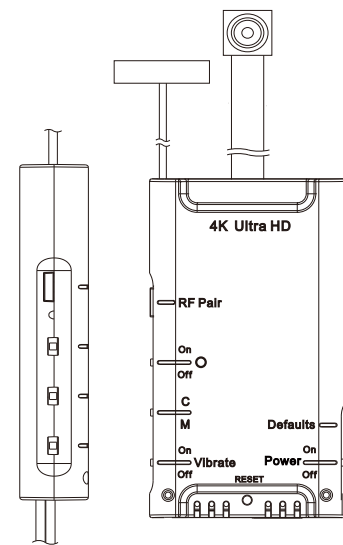

Standard Accessories

CE/FCC Certified