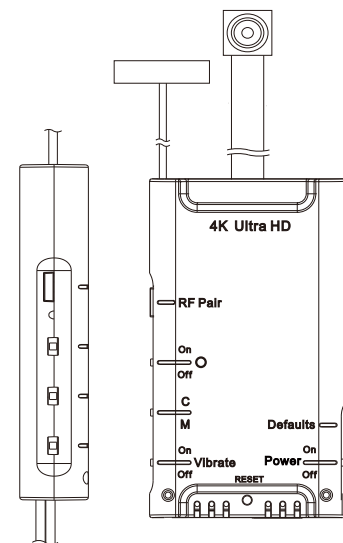

Standard Accessories