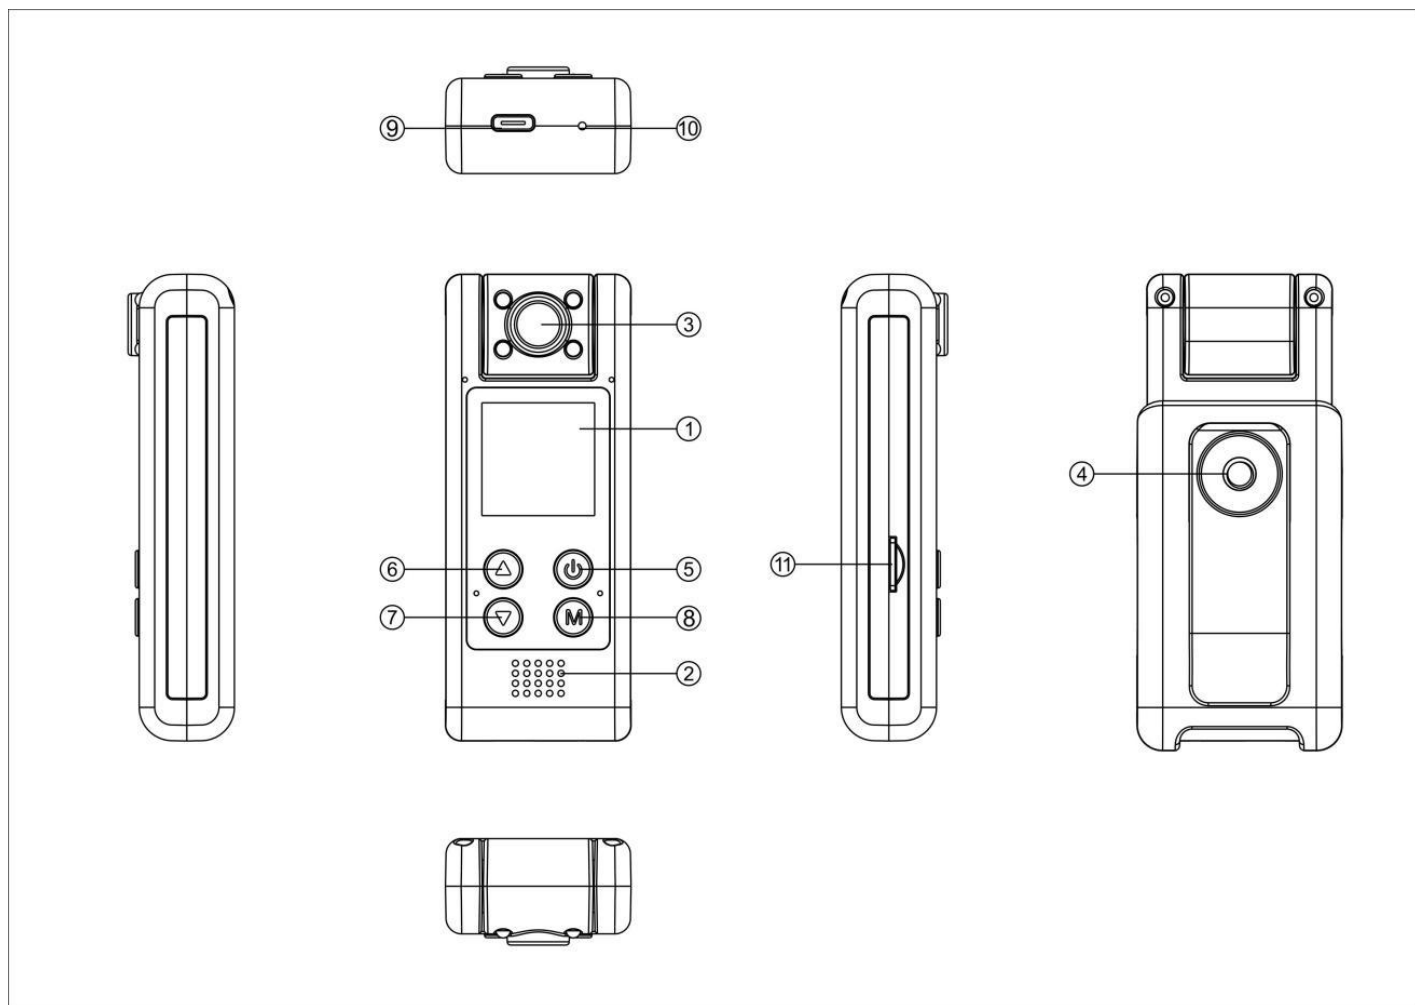

1) Screen

2) Horn

3) Len

4) Clip

5) Power

6) Up

7) Down

8) Menu

9) TYPE-C Port

10) Reset

11) TF Card Port

二、 Button Description

1. Power

- 1) Long press to turn on/off the recorder;
- 2) Short press to start/stop recording;
- 3) Confirm function in Menu and Playback mode;

6. TYPE-C Port

- 1) Interface type: Type-C;
- 2) Charge the recorder;
- 3) Used to connect to the computer for “memory/PC camera/video mode” operation.

三、Operating Instructions

1. USB Mode

Memory: Access to view video or photo files in this mode;

四、Product Parameters and Specifications

Machine Type	L10
Lens	Rotatable lens, 180 degrees
TFT Display	Color Display(240*240)
Video Resolution	3840*2160、 2560*1440、 1920x1080P
Video File Format	MP4
Image Quality	3M、 5M、 8M、 10、 12、 16、 24、 34、 40、 48、 52
Photo Format	JPG
Loop Video	Off, 5/10/15/20 minutes
Exposure Compensation	2、 1、 0、 -1、 -2
IR Switch	Auto, Manual
Auto Power Off	Off, 1 minute, 3 minutes
AC Frequency	50Hz、 60Hz
Auto Screen Off	Off, 3 minutes, 5 minutes, 10 minutes
Volume	Off, Low, Medium, High
Recording File Format	WAV
Reset System	Confirmation, Cancellation
Formatting	Confirmation, Cancellation